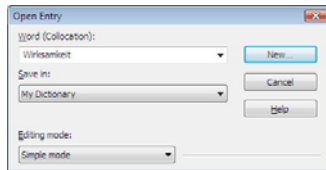

Customization Options

Creation of user dictionaries will help you to optimize the program for use with your subject specific terminology. The simple mode of adding new words uses automatic selection, which makes the whole process quick and easy.

Adding a word into user dictionary, type "beginner")