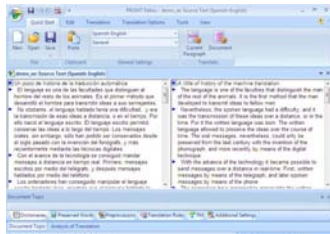

Screenshots

Fast and accurate translation:

The Microsoft Office 2007-style interface makes it easy and intuitive to work with @prompt Office 8.0

Translation software provides fast, high quality document translation with a single mouse-click and preserves the original layout of the document.

PROMT Window

Continually updated linguistic algorithms with hundreds of thousands of language rules, together with the multidimensional dictionary architecture, ensure high-quality translation.