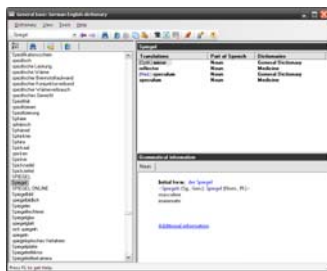

@prompt Office 8.0 includes a standalone electronic dictionary that supports all available @prompt translation directions. It translates any word or phrase and also offers comments on grammar and etymology.

Electronic Dictionary

What's new in 8.0

- New and more intuitive Microsoft Office 2007-style interface
- New translation engine
- New specialized dictionaries for multiple language pairs
- Support for Mozilla Firefox 1.5/2.0
- Integration with ICQ PRO 2003/ICQ 5
- Support for OpenOffice 2.x
- Integration with Microsoft Word and Outlook

System requirements

- IBM-compatible PC with Pentium 500MHz or faster processor
- 64 Mb RAM
- 340 Mb hard disk space
- SVGA or better video adapter
- CD-ROM drive (for installation)
- Mouse or other pointing device

Software requirements

- Microsoft Windows 2000/XP/Vista
  (Russian language translation support requires Russian operating system software to enable the use of Cyrillic fonts)
- Microsoft .NET Framework 3.0 (included)